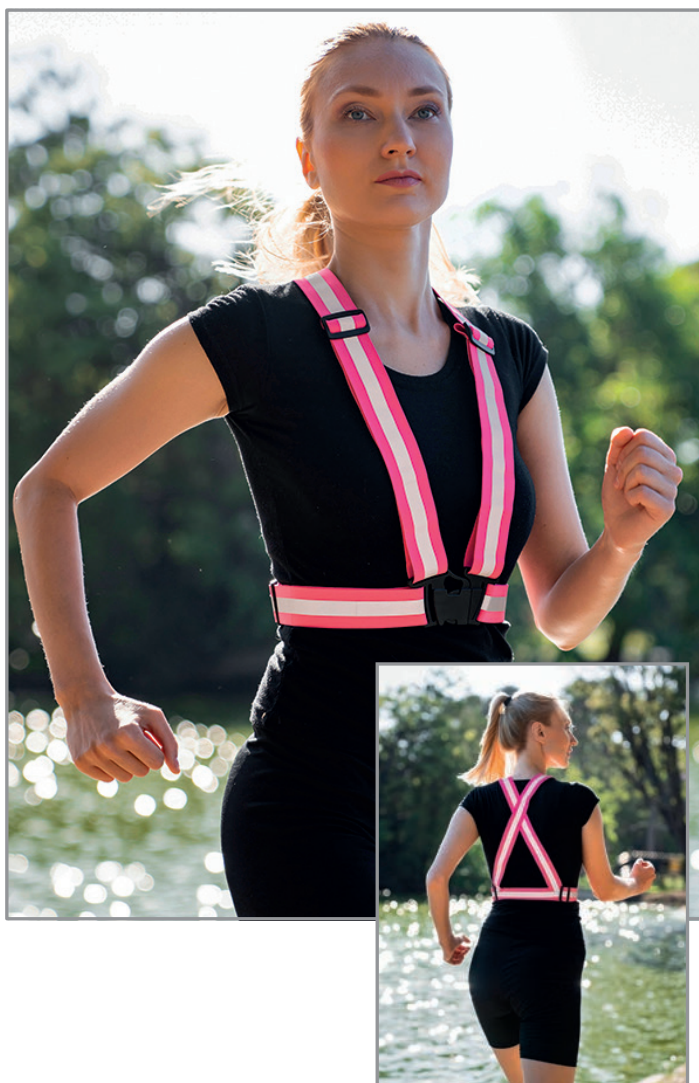

Art. KXZBAND Functional Body Belt - Prague

Size chart

Size	One size
Width	40-54 cm
Length	36-53 cm

Reflective Body Belt - Prague

- Functional body belt in bright colours
- Ideal for activities that require a high degree of freedom of movement
- Made of elastic materials
- High-quality material made from 100% polyester
- Closable with a practical clip closure at the front
- Size adjustable at the body and shoulder straps
- No wristbands
- individually packed in polybag
- Buckle is printable
- One size (Width: 40-54 cm, Length: 36-53 cm)

Suitable for

Cycling, jogging, playing, hiking, sports

KXZBANDYW
Yellow
One Size

KXZBANDOR
Orange
One Size

KXZBANDBK
Black
One Size

KXZBANDPI
Pink
One Size

KXZBANDRB
Royal Blue
One Size

Material: 100% polyester
Width: 40-54 cm, Length: 36-53 cm