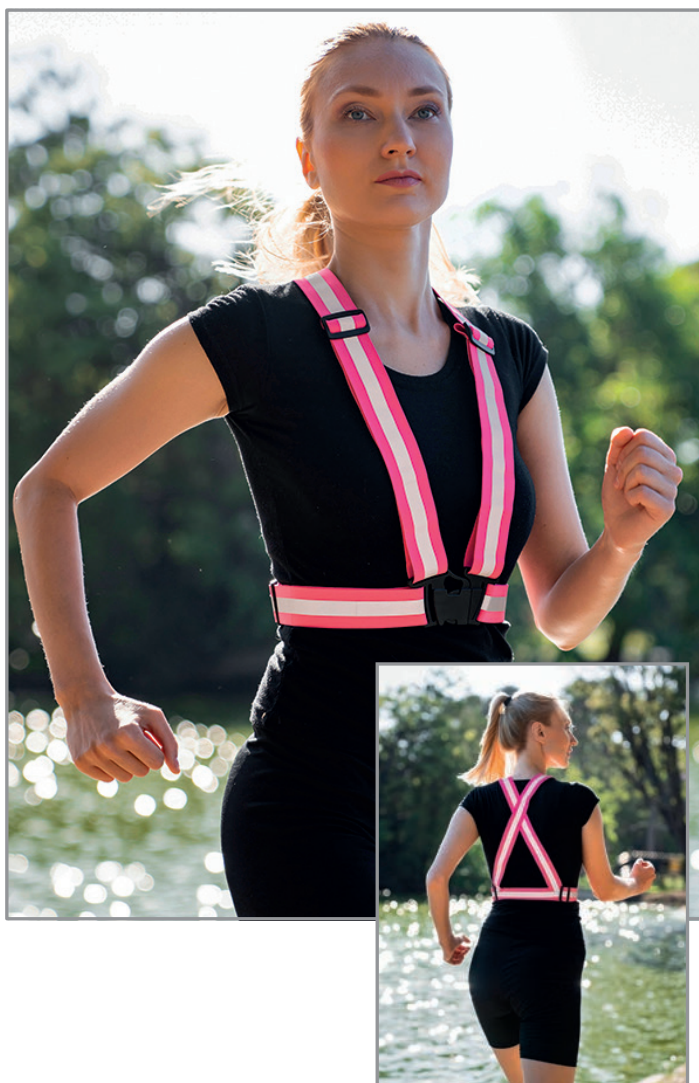

Art. KXZBAND Functional Body Belt - Prague

Size chart

Size	One size
Width	40-54 cm
Length	36-53 cm

Reflective Body Belt - Prague

- Functional body belt in bright colours
- Ideal for activities that require a high degree of freedom of movement
- Made of elastic materials
- High-quality material made from 100% polyester
- Closable with a practical clip closure at the front
- Size adjustable at the body and shoulder straps
- No wristbands
- Individually packed in polybag
- Buckle is printable
- One size (Width: 40-54 cm, Length: 36-53 cm)

Suitable for

Cycling, jogging, playing, hiking, sports

KXZBANDYW
Yellow
One Size

KXZBANDOR
Orange
One Size

KXZBANDBK
Black
One Size

KXZBANDPI
Pink
One Size

KXZBANDRB
Royal Blue
One Size

Material: 100% polyester
Width: 40-54 cm, Length: 36-53 cm